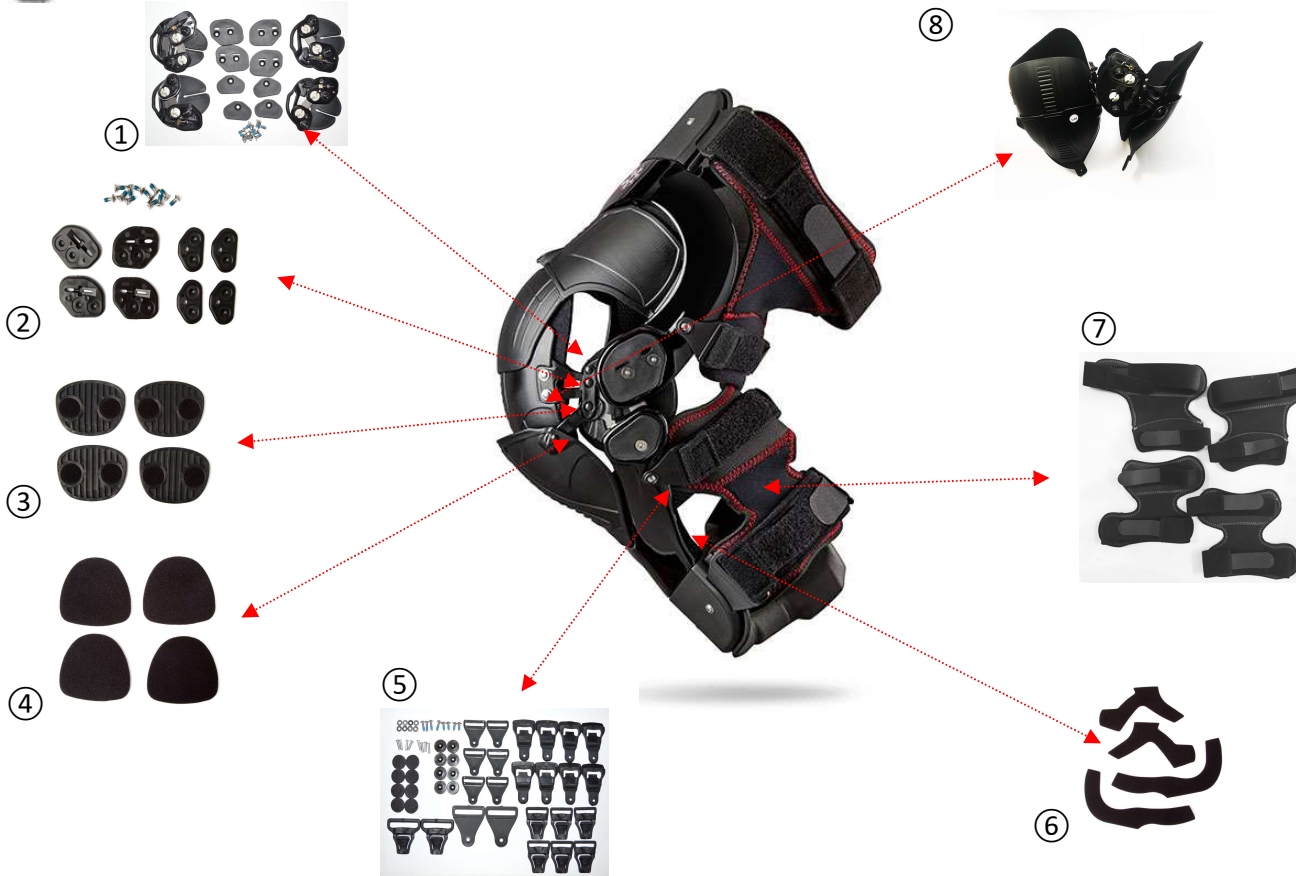

Ultra
CELL™ 2.0

Asterisk Service - Overall View

What do you want to have repaired?

- ① Replacement Hinge System
(incl. # ④⑧) Brace/Pair
- ② Replacement- Hinge plates/Pair
- ③ Replacement- Condyle plastic shim set 4psc.
- ④ Replacement- Hinge padding 4psc
- ⑤ Replacement- Lock/brace Pair
- ⑥ Replacement- Frame padding set
- ⑦ Replacement- Velcro pads set
- ⑧ Replacement Hinge with Patella /Brace Pair

Please tick

-
-
-
-
-
-
-
-

Price VAT included 19%

- *239,95 EUR
- *9,95 EUR
- *12,95 EUR
- *11,90 EUR
- *44,95 EUR
- *21,90 EUR
- *129,95 EUR
- *239,95 EUR

***= Price are \$ dependent!!!**

This size of the brace is: